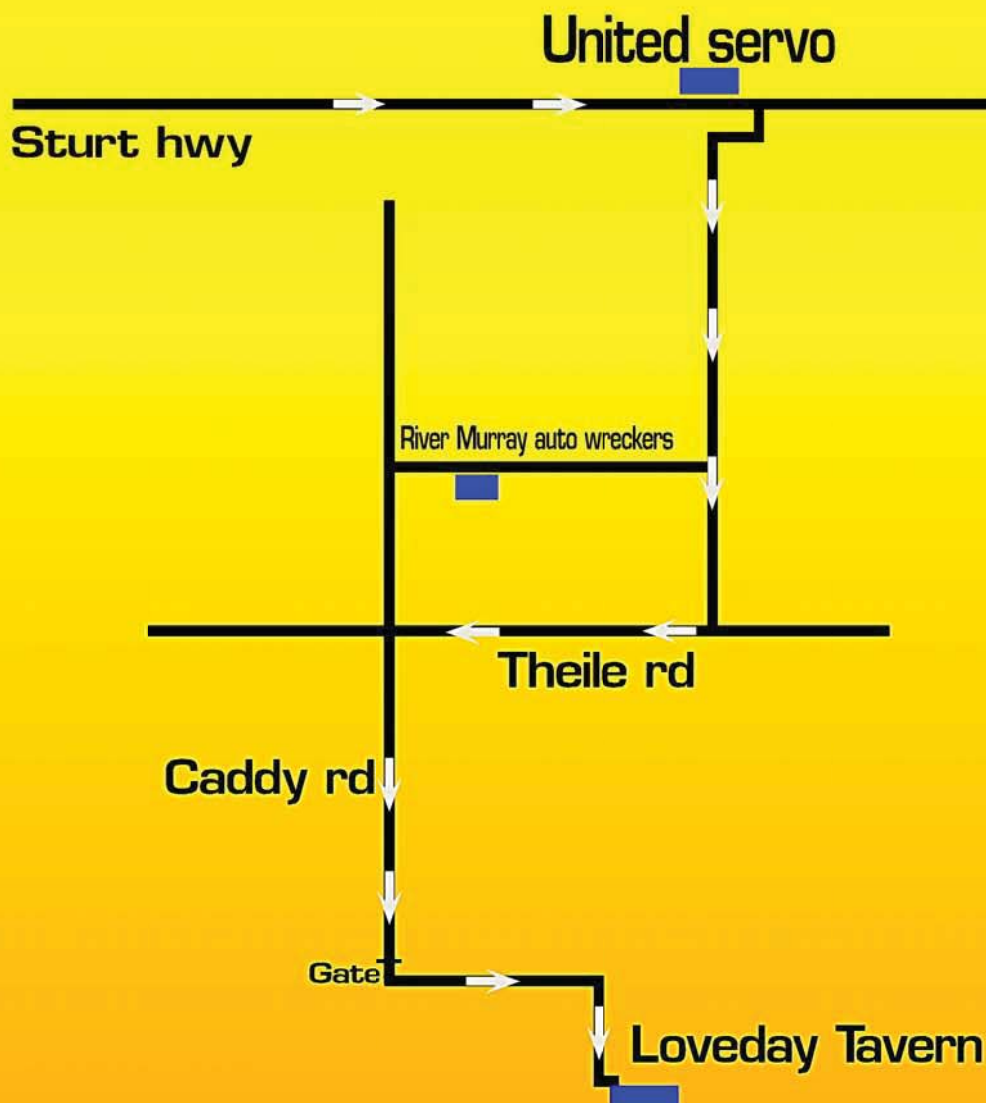

Loveday 4x4 Adventure Park

Map to the tavern

Tavern is 12km from the end of the bitumen rd

All vehicles must sign in at the tavern
After hrs call Tony 0418839787
or