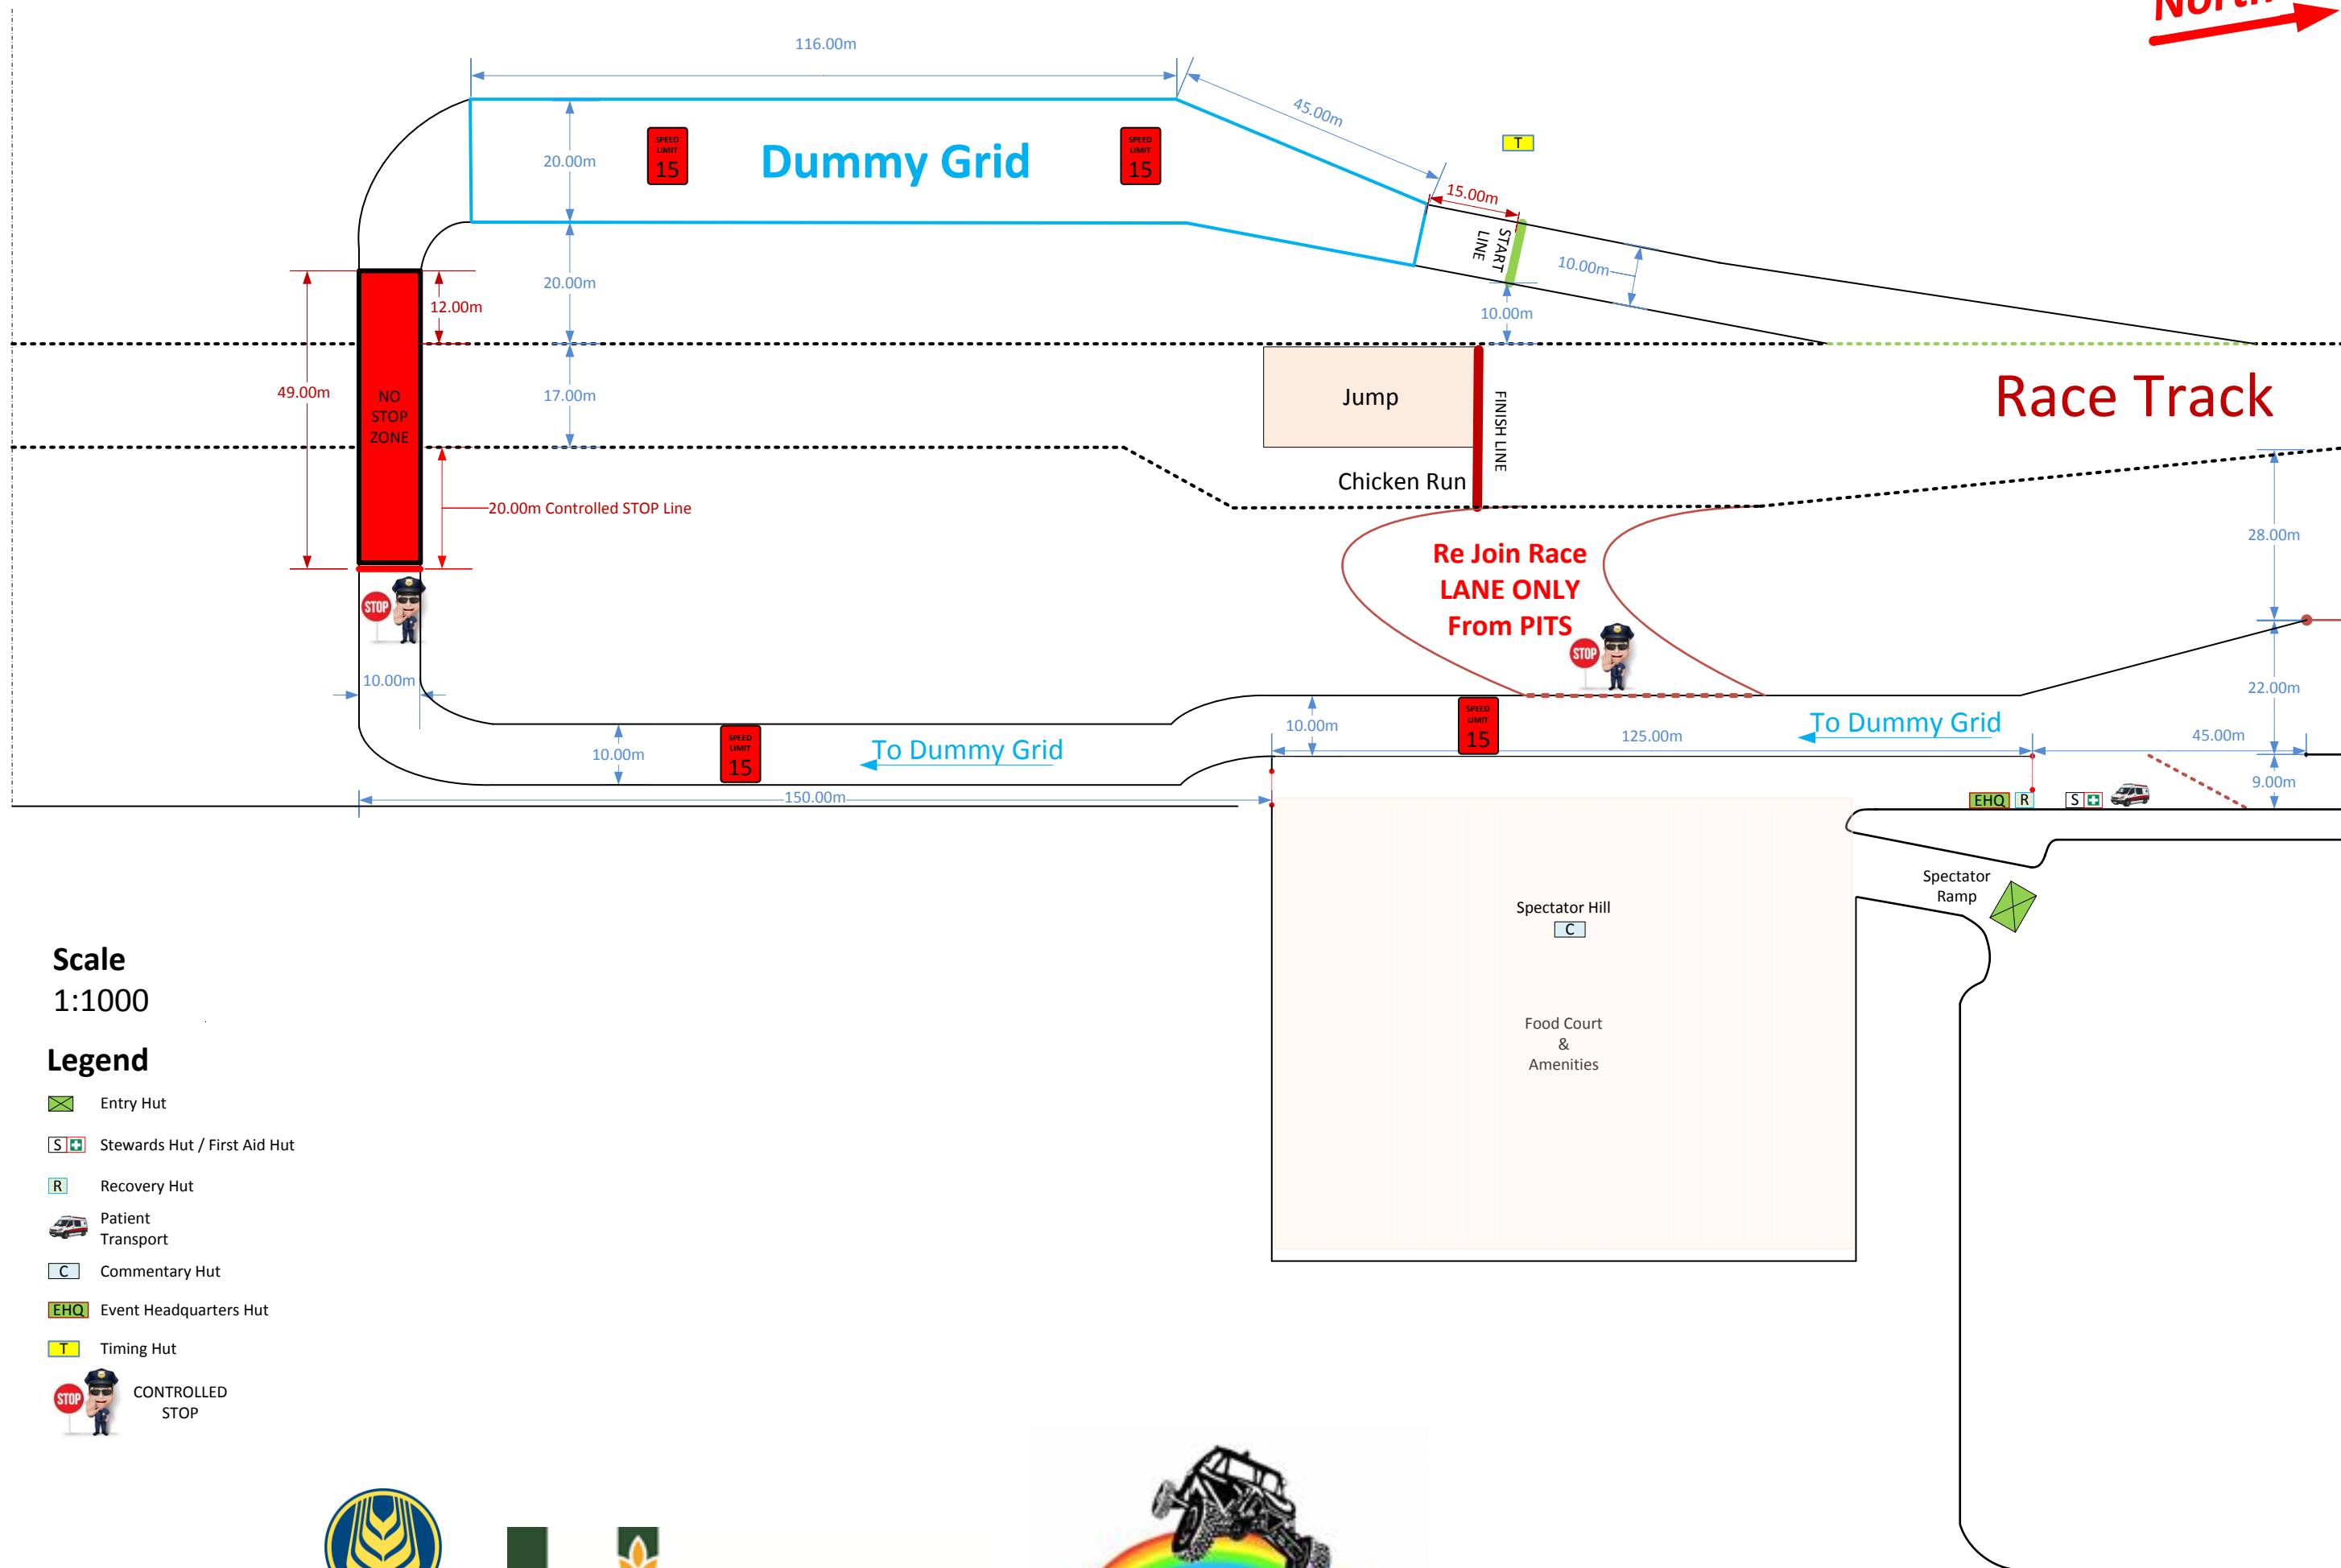

North 

Scale  
1:1000

Legend

-  Entry Hut
-  Stewards Hut / First Aid Hut
-  Recovery Hut
-  Patient Transport
-  Commentary Hut
-  Event Headquarters Hut
-  Timing Hut
-  CONTROLLED STOP