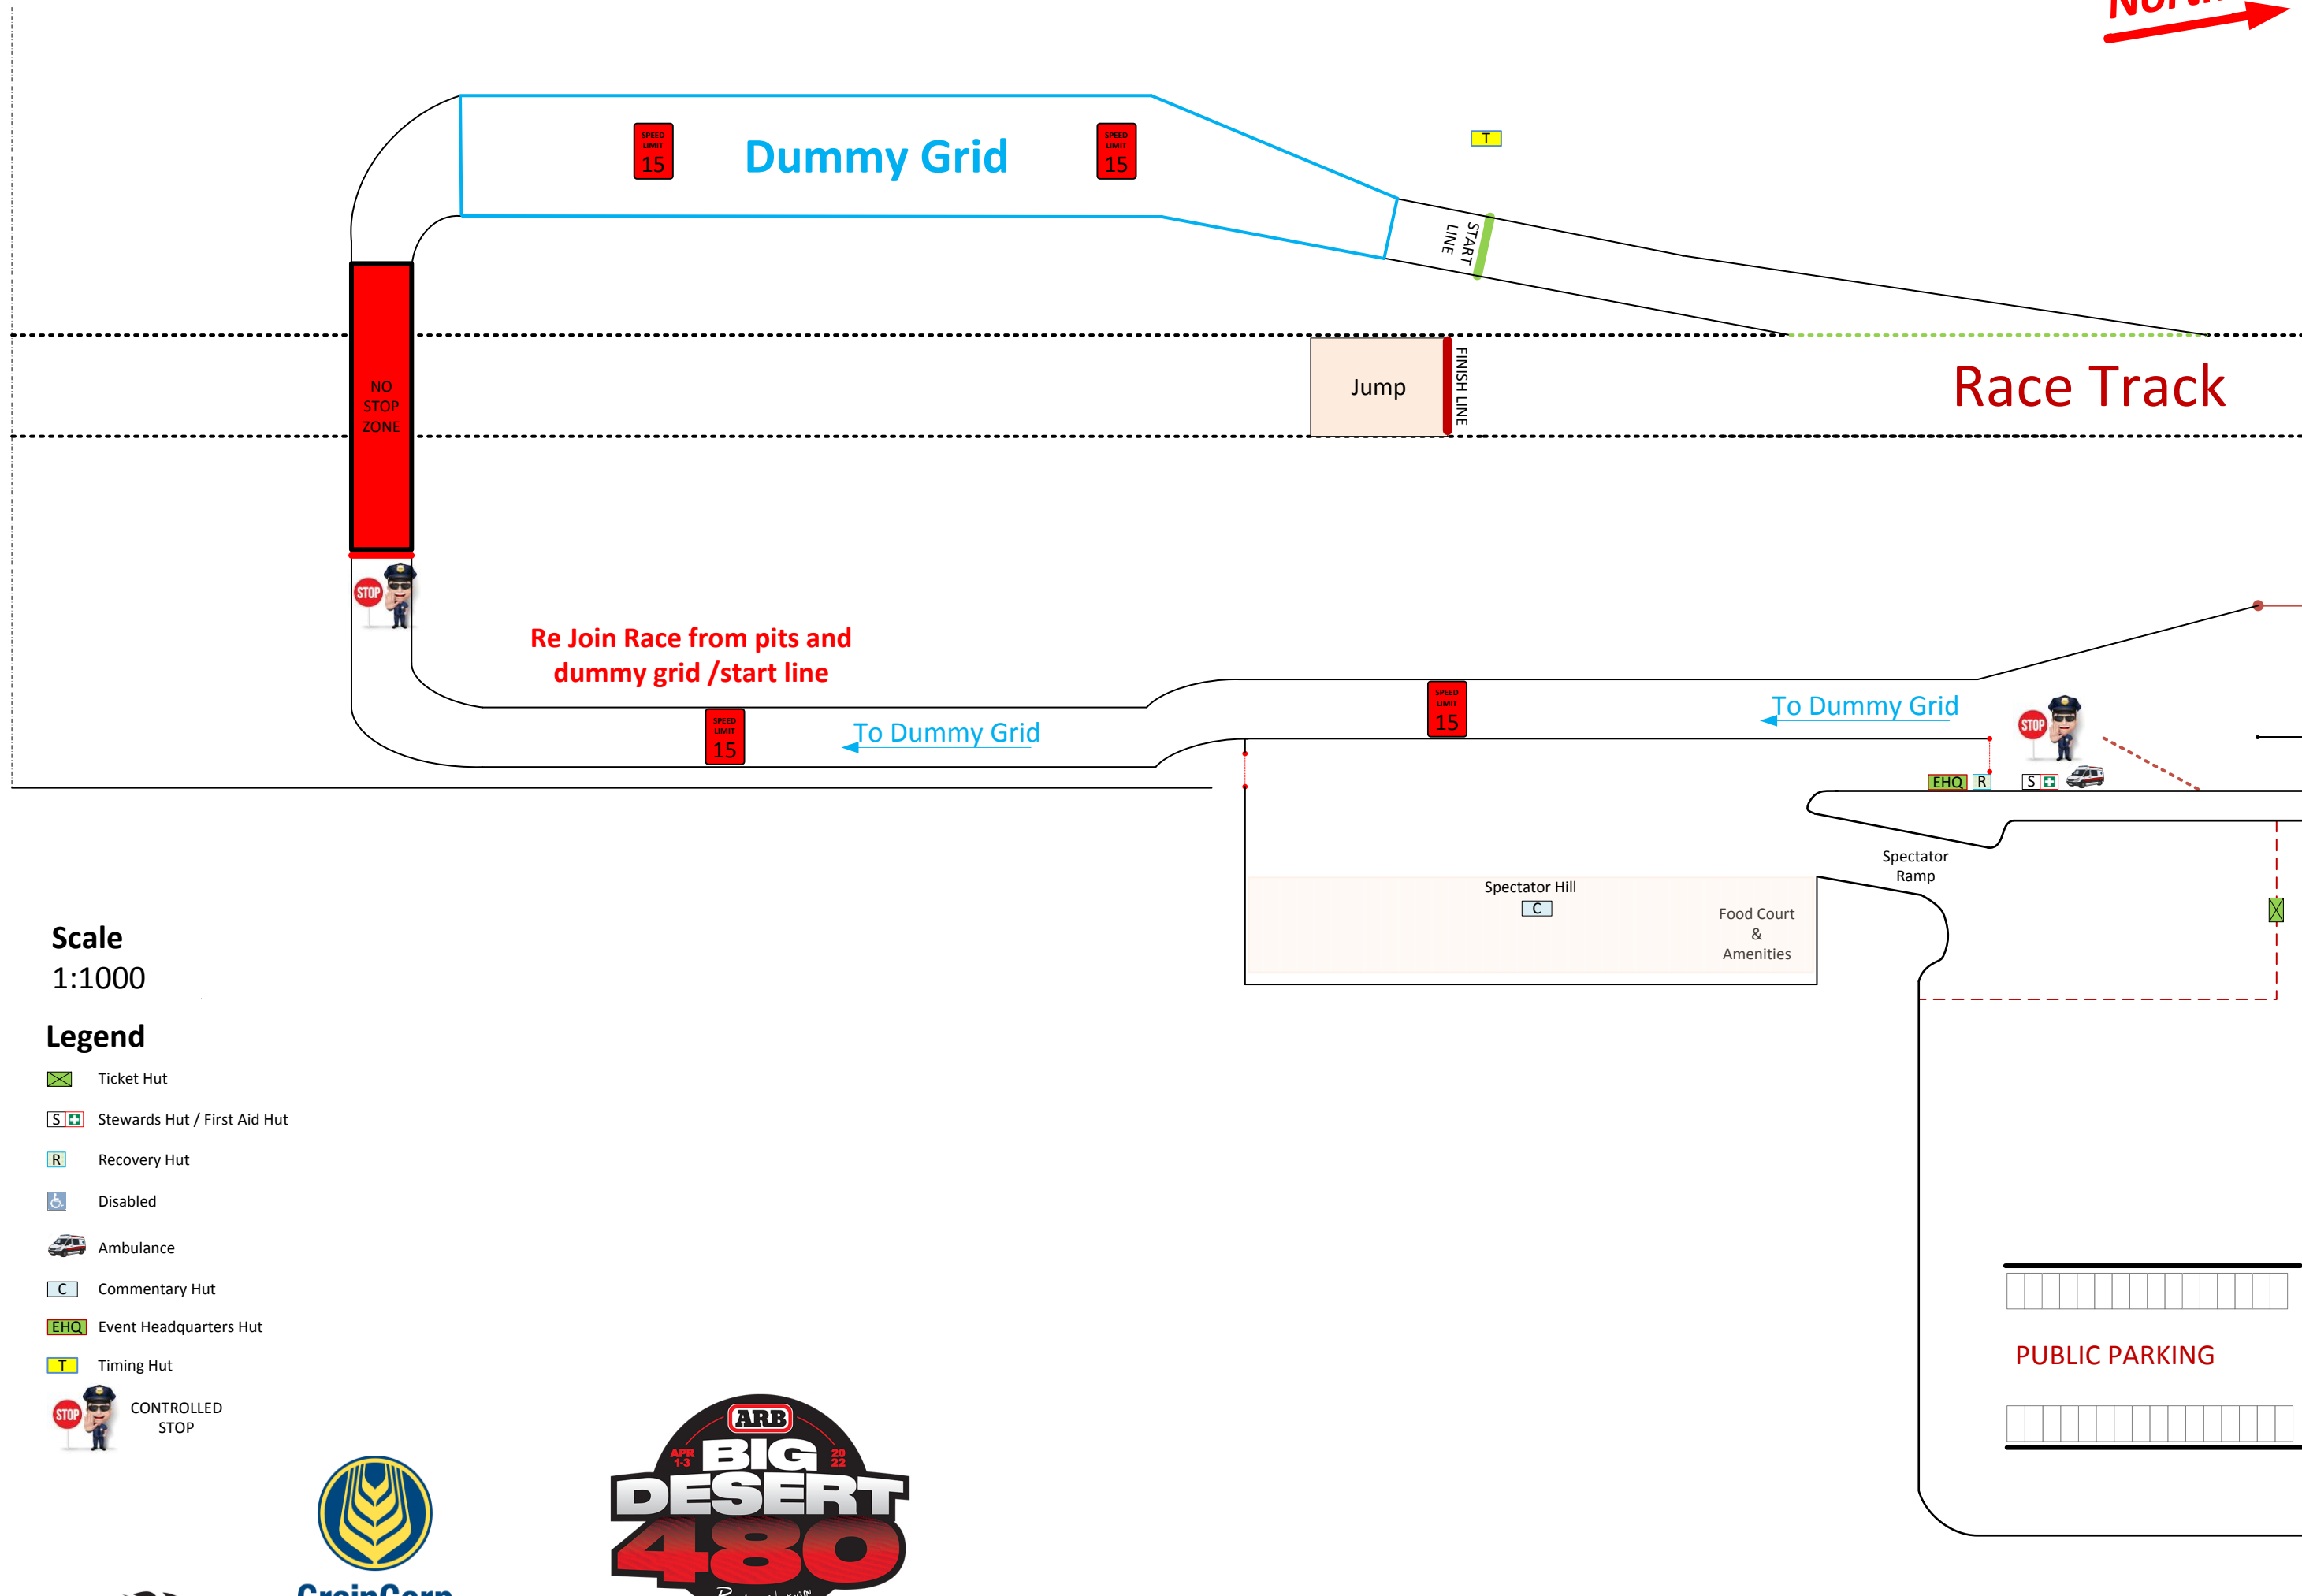

North

Scale
1:1000

Legend

-  Ticket Hut
-  Stewards Hut / First Aid Hut
-  Recovery Hut
-  Disabled
-  Ambulance
-  Commentary Hut
-  Event Headquarters Hut
-  Timing Hut
-  CONTROLLED STOP

GrainCorp
100 YEARS OF GROWTH